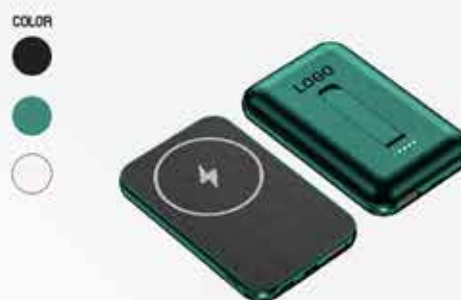

Power bank

CODE : EPB-001

Product Size 101 x 101 x 6.5 mm
Capacity 2,000 mAh

CODE : EPB-002

Product Size 145 x 75 x 16 mm
Capacity 10,000 mAh

CODE : EPB-003

Product Size 135 x 73 x 19 mm
Capacity 10,000 mAh

CODE : EPB-004

Product Size 163 x 75 x 17 mm
Capacity 10,000 mAh

CODE : EPB-005

Product Size 87 x 60 x 18 mm
Capacity 10,000 mAh

CODE : EPB-006

Product Size 100 x 65 x 10 mm
Capacity 10,000 mAh

CODE : EPB-007

Product Size 100 x 63 x 16 mm
Capacity 5,000 mAh

CODE : EPB-008

Product Size 110 x 64 x 11 mm
Capacity 5,000 mAh

ELECTRONIC

Power bank

CODE : EPB-009

Product Size 150 x 72 x 10 mm
Capacity 10,000 mAh

CODE : EPB-010