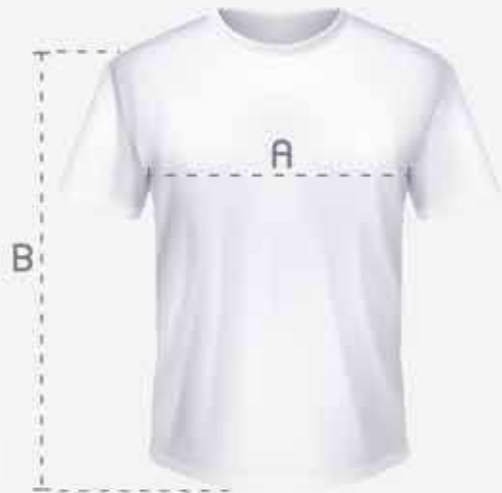

GARMENT

SHIRT SIZE CHART (Unisex)		
Size	A Chest	B Length
S	32"	25"
M	36"	27"
L	40"	29"
XL	44"	31"
2XL	48"	32"
3XL	52"	33"
4XL	54"	34"

The material is very stretchable, so 1-2 cm deviation is reasonable